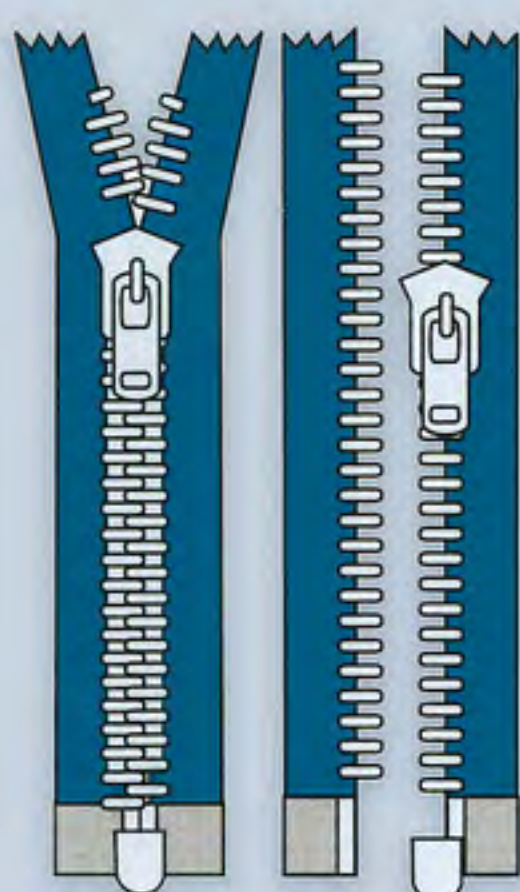

MH zipper includes nylon zipper, resin zipper, metal zipper, special zipper...
Zipper size No.3, No.4, No.5, No.7, No.8, No.10, widely used for bag, garments,
home textile, shoes, tent, etc..

Fastener includes metal button, metal hook, metal buckles.

Zipper & Fastener

► Zipper

Closed-end Zipper
(Non-separable)

Open-end Zipper
(Separable)

Two Way Open End
Zipper(separable)

Two Way Close-end
Zipper O Tape

Two Way Close-end
Zipper X Tape

6500-0085
#3 Nylon Four Stitch C/E A/L