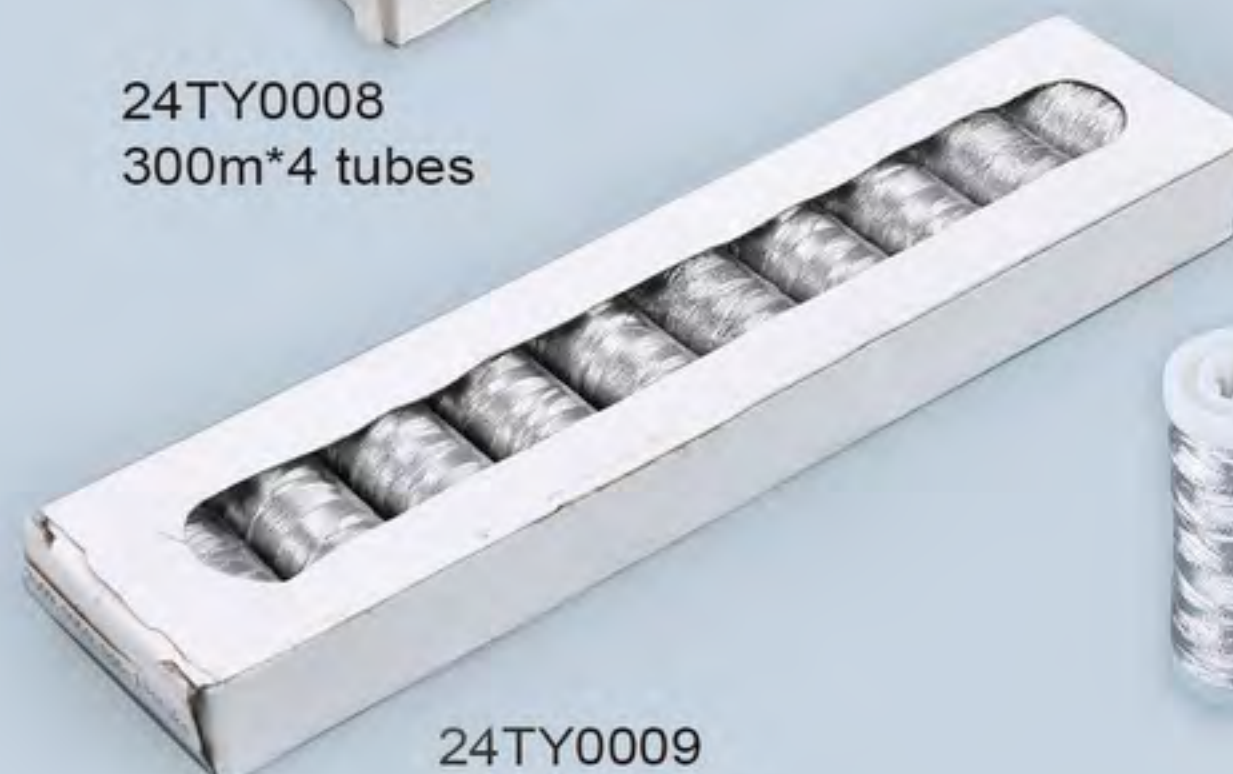

24TY0009
Metallic Yarn
300m*10 tubes