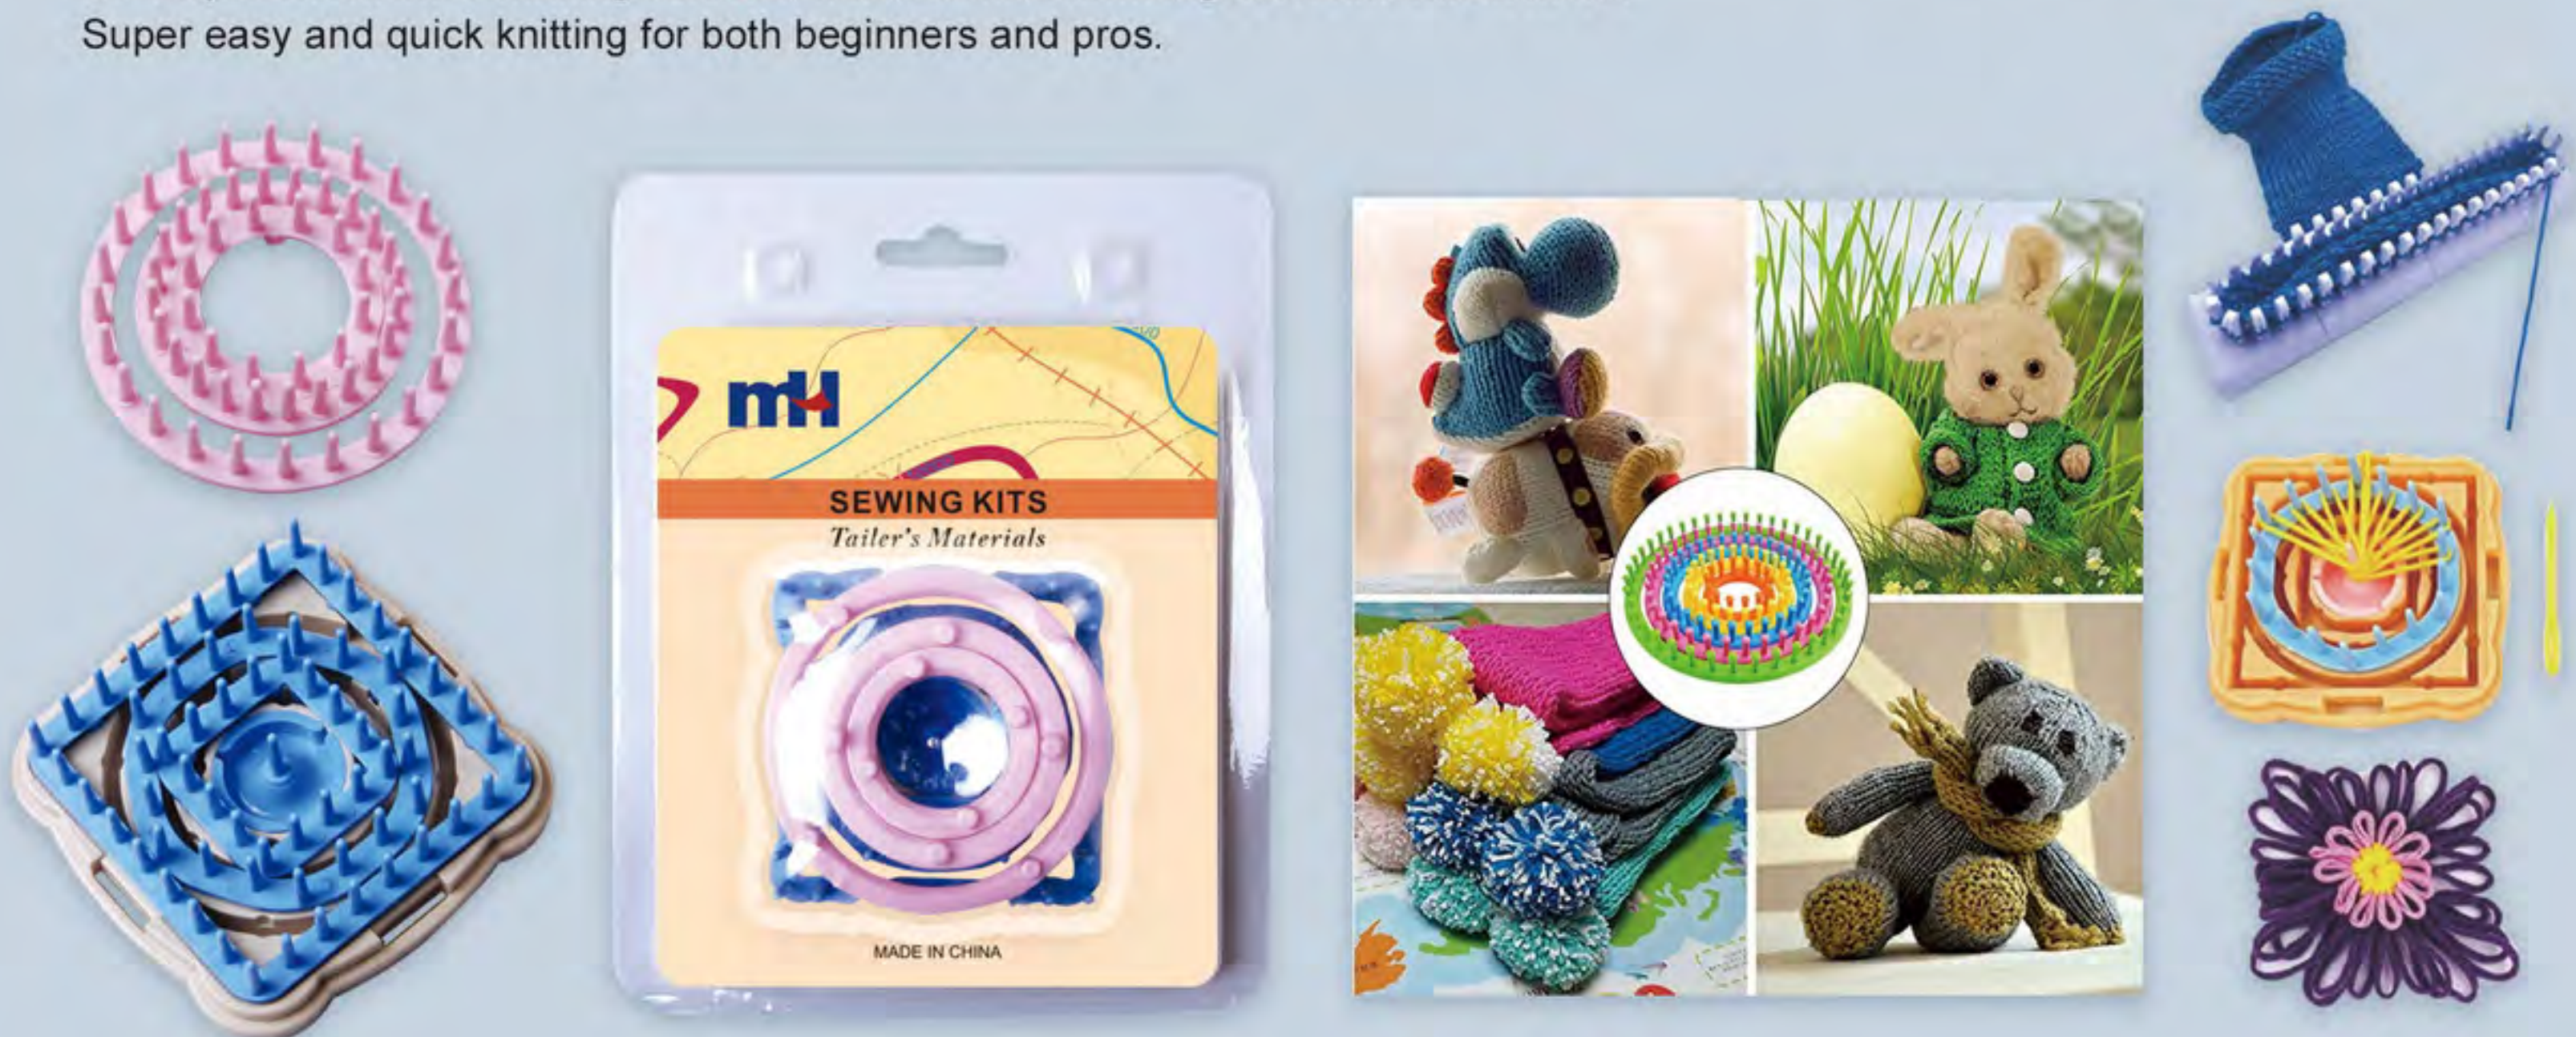

Knitting on a loom can produce the same types of projects that traditional knitting can, including intricate designs like cables. It's very convenient to making scarves, hats, socks, shawls, gloves and much more. Super easy and quick knitting for both beginners and pros.